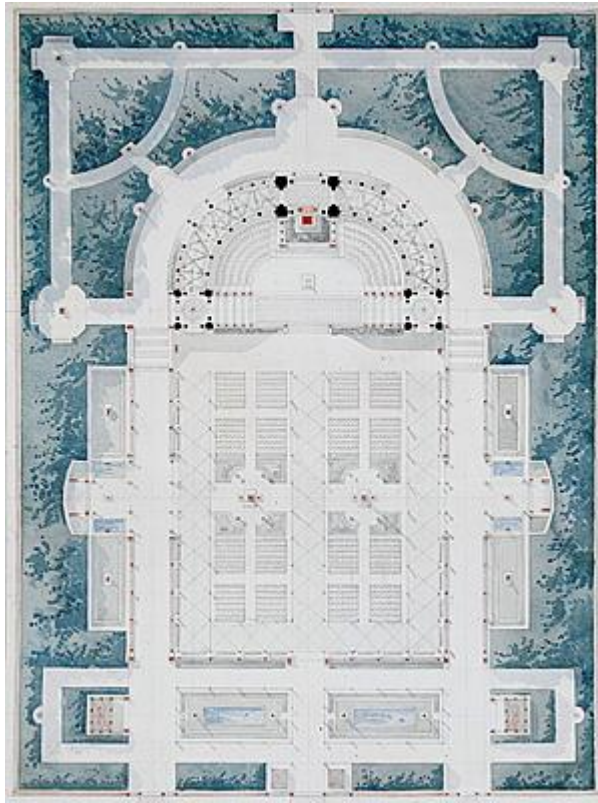

STEPHEN ONGPIN FINE ART

19th Century French School

Ground Plan of an Amphitheatre in a Garden

Watercolour over an underdrawing in pencil.
619 x 473 mm. (24 3/8 x 18 5/8 in.) [sheet]